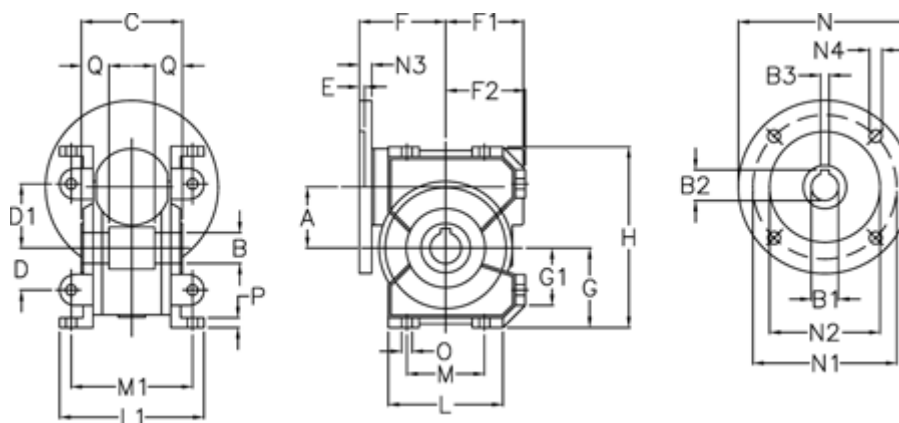

# Data Sheet

Article number: 3902049028027  
 Description: Worm gear  
 VF 49-U-28-71B5

## Measures

A = 49.5	E = 3	L = 93	N4 = 9.5
B = 25 H7	F = 70	L1 = 117	O = 8.5
B1 E7 = 14	F1 = 63	M = 63	P = 8
B2 = 16.3	F2 = 64.5	M1 = 98.5	Q = 22.5
B3 H9 = 5	G = 64.5	N = 160	
C = 82	G1 = 46.5	N1 = 130	
D = 34	H = 146.5	N2 = 110	
D1 = 52	H1 = 110.5	N3 = 10.5	